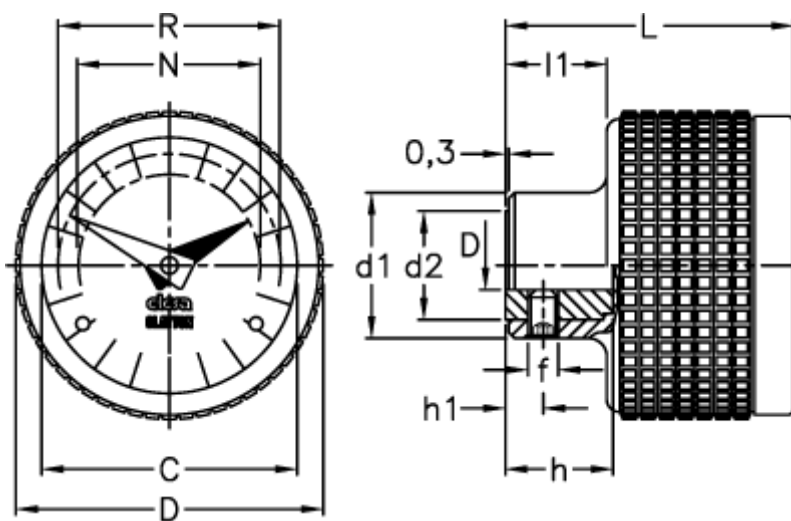

Data Sheet

Article number: 2307056172

Description: Gravity indicator CE.56172
MBT.50/GA11-0024-S

Measures

C	= 42	L	= 48
D	= 51	l1	= 16.5
d1	= 24	N	= 30
d2	= 18	R	= 37
d H7	= 8		
f	= M5		
h	= 17		
h1	= 6		